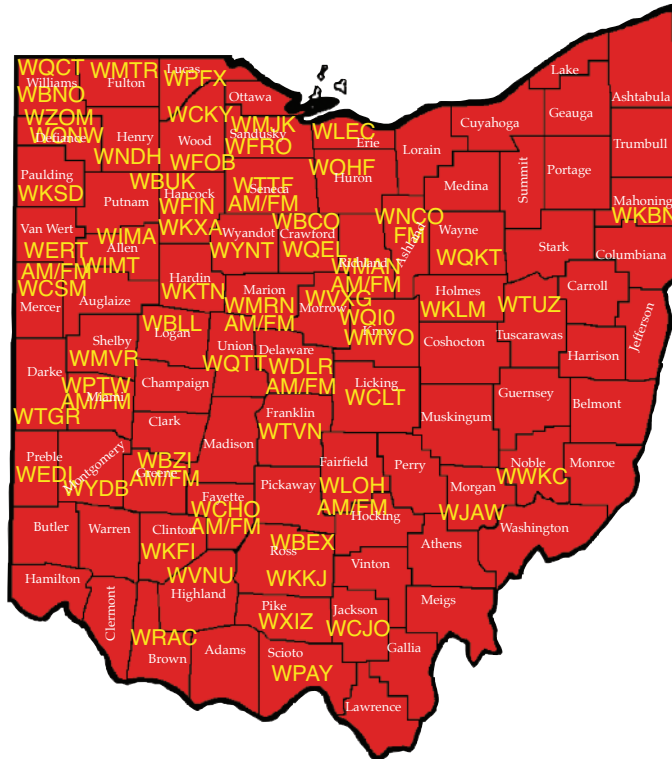

Media Kit

Print - Radio - Online.
Ohio's Source for Ag Information

Corporate Office

1625 Bethel Rd. • Columbus, OH 43220
614-273-0465 • 1-800-686-8299 • Fax: 614-273-0463
www.ocj.com • www.ohioagnet.com

Ohio Ag Net is Ohio's largest and most recognized farm radio network in the state. The staff of Ohio Ag Net brings years of experience and an intimate knowledge of Ohio's Agriculture to the airways on more than 60 stations daily. Farmers are very mobile and still rely heavily on their local radio station for daily farm news and information. In fact according to the National Association of Farm Broadcasting's latest research, radio is the number one source farmers rely on for daily farm information.

The Ohio Ag Net broadcast team knows Ohio's agriculture, understands the issues and news cycles and delivers daily broadcasts that are informative and vital to the daily operation of today's farms.

- **Team of veteran farm broadcasters.**
- **Three hours of farm programming aired daily on 65 stations throughout Ohio.**
- **Live broadcasts from more than 75 agricultural events through Ohio.**

Allen County
Allen County
Ashland County
Brown County
Clinton County
Crawford County
Crawford County
Darke County
Defiance County
Defiance County
Delaware County
Delaware County
Erie County
Fairfield County
Fairfield County
Fayette County
Fayette County
Franklin County
Fulton County
Greene County
Greene County
Hancock County
Hancock County
Hardin County
Henry County
Highland County
Holmes County
Huron County
Jackson County
Knox County
Knox County
Licking County
Logan County
Lucas County