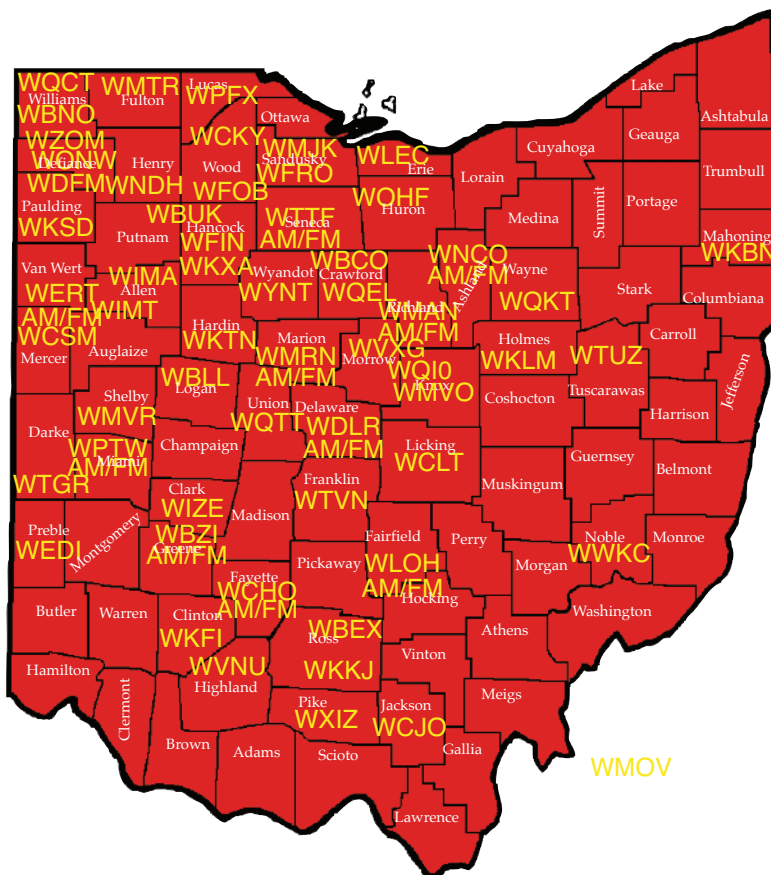

Affiliates

WIMA-AM 1150	Allen County	WPFX-FM 107.7	Lucas County
WIMT-FM 102.1	Allen County	WKBN-AM 570	Mahoning County
WNCO-AM 1340	Ashland County	WMRN-FM 94.3	Marion County
WNCO-FM 101.3	Ashland County	WMRN-AM 1490	Marion County
WIZE-AM 1340	Clark County	WCSM-FM 96.7	Mercer County
WKFI-AM 1090	Clinton County	WPTW-AM 1570	Miami County
WBCO-AM 1540	Crawford County	WPTW-FM 98.1	Miami County
WQEL-FM 92.7	Crawford County	WVXG-FM 95.1	Morrow County
WDLR-AM 1550	Delaware County	WWKC-FM 104.9	Noble County
WDLR-FM 92.9	Delaware County	WKSD-FM 99.7	Paulding County
WTGR-FM 97.5	Darke County	WXIZ-FM 100.9	Pike County
WDFM-FM 98.1	Defiance County	WEDI-AM 1130	Preble County
WONW-AM 1280	Defiance County	WBUK-FM 106.3	Putnam County
WZOM-FM 105.7	Defiance County	WMAN-AM 1400	Richland County
WLEC-AM 1450	Erie County	WMAN-FM 98.3	Richland County
WLOH-AM 1320	Fairfield County	WBEX-AM 1490	Ross County
WLOH-FM 104.5	Fairfield County	WKKJ-FM 94.3	Ross County
WCHO-FM 105.5	Fayette County	WFRQ-FM 99.1	Sandusky County
WCHO-AM 1250	Fayette County	WMJK-FM 100.9	Sandusky County
WTVN-AM 610	Franklin County	WTTF-AM 1600	Seneca County
WMTR-FM 96.1	Fulton County	WTTT-FM 93.3	Seneca County
WBZI-AM 1500	Greene County	WMVR-FM 105.5	Shelby County
WBZI-FM 100.3	Greene County	WTUZ-FM 99.9	Tuscarawas County
WKXA-FM 100.5	Hancock County	WQTT-AM 1270	Union County
WFIN-AM 1330	Hancock County	WERT-AM 1220	Van Wert County
WKTN-FM 95.3	Hardin County	WERT-FM 104.3	Van Wert County
WNDH-FM 103.1	Henry County	WQKT-FM 104.5	Wayne County
WVNU-FM 97.5	Highland County	WBNO-FM 100.9	Williams County
WKLM-FM 95.3	Holmes County	WQCT-AM 1520	Williams County
WOHF-FM 92.1	Huron County	WFOB-AM 1430	Wood County
WCJO-FM 97.7	Jackson County	WCKY-FM 103.7	Wood County
WMVO-AM 1300	Knox County	WYNT-FM 95.9	Wyandot County
WQIO-FM 93.7	Knox County	WMOV-AM 1360	Ravenswood, WV
WCLT-FM 100.3	Licking County	WMOV-FM 106.7	Ravenswood, WV
WBLL-AM 1390	Logan County